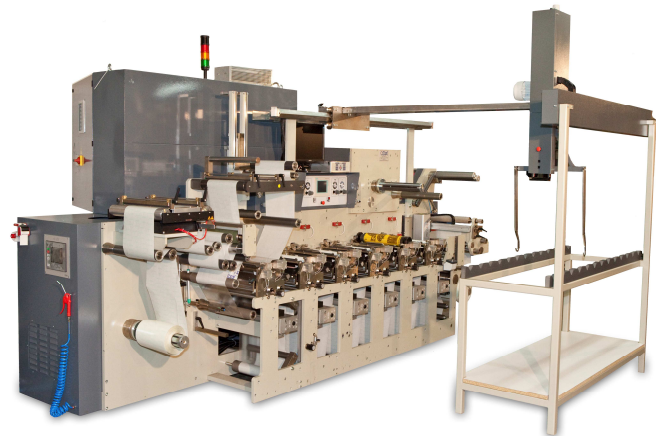

The Only Secret is our incredible **TECNOLOGY**

GIDUE launches new QUADRA-6 press, for emerging self-adhesive label markets.

Nuova GIDUE S.r.l. introduces the new QUADRA™-6 press, 370mm web width, a compact inline label press, which includes 6 colours UV flexo, 1 die-cutting, delam-relam, cold foil, Organizer™ for easy loading of die-cutting tools.

The QUADRA™-6 is a possible alternative for converters who are looking for high printing quality, at a reasonable price, and a small footprint (the press is less than 4 meters long).

Giorgio Deliziosi, GIDUE area manager for the "BRIC" countries (Brazil, Russia, India, China) states: "we would like to offer to label converters an affordable alternative to "low cost" flexographic and letterpress presses, with a high quality QUADRA™-6 which includes the patented GIDUE "Flower™" technology, plus other GIDUE "value" adding converting features. We would be happy to make the GIDUE technology available to a greater number of converters, in order to help to support their growth during the years."

the new QUADRA™-6 "compact" GIDUE label press.

The first QUADRA™-6 was successfully installed in December 2010 at **Wropack** in Poland by GIDUE's distributor Rotary Die Company.

(www.rotary@rotary.com.pl)